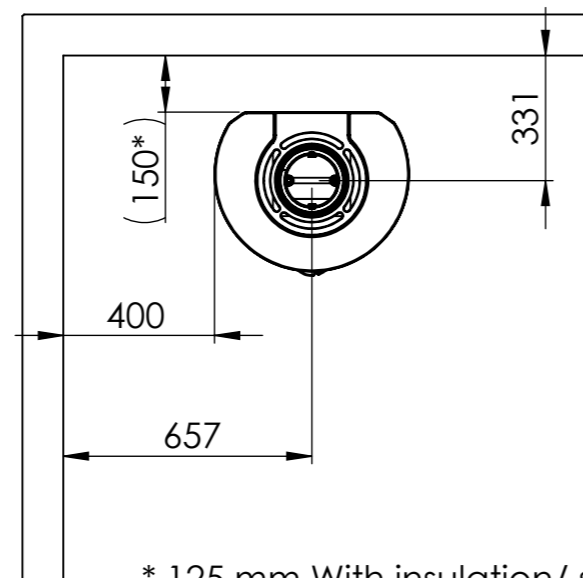

Serie	Scan-Line 900
Description	Baking oven steel / stone Side windows

	Casted top	Stone
H	1491	1511

* 125 mm With insulation/ shielding of the flue gas connector