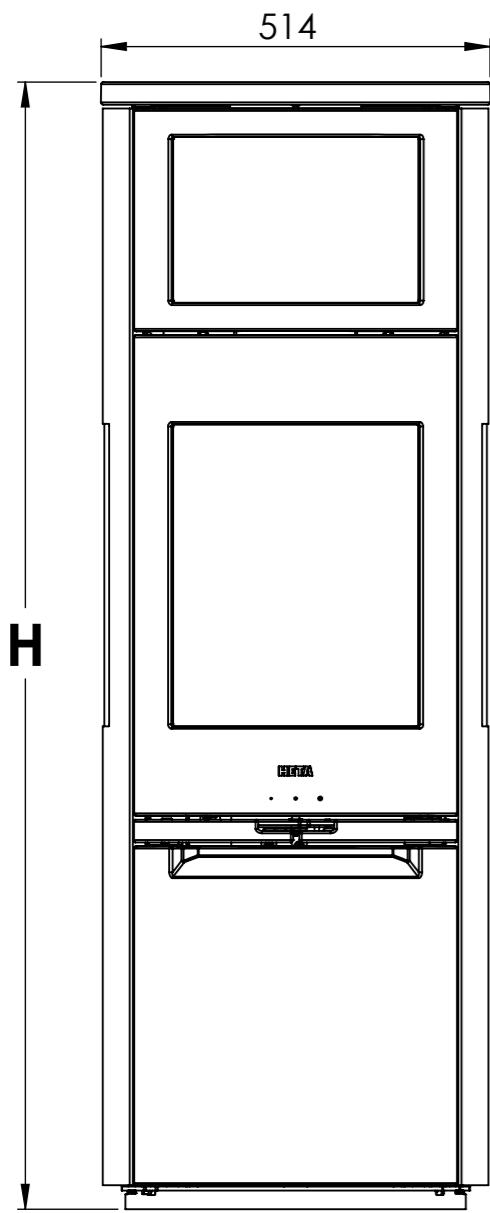

Serie	Scan-Line 900
Description	Baking oven steel / stone Side windows

	Casted top	Stone
H	1491	1511

* 125 mm With insulation/ shielding of the flue gas connector