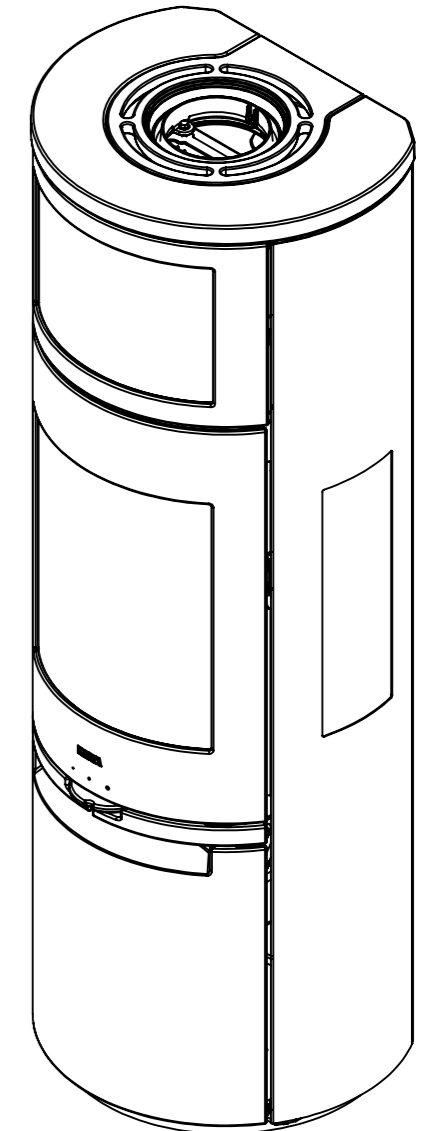

Serie	Scan-Line 900
Description	Baking oven steel / stone Side windows

	Casted top	Stone
H	1491	1511

* 125 mm With insulation/ shielding of the flue gas connector