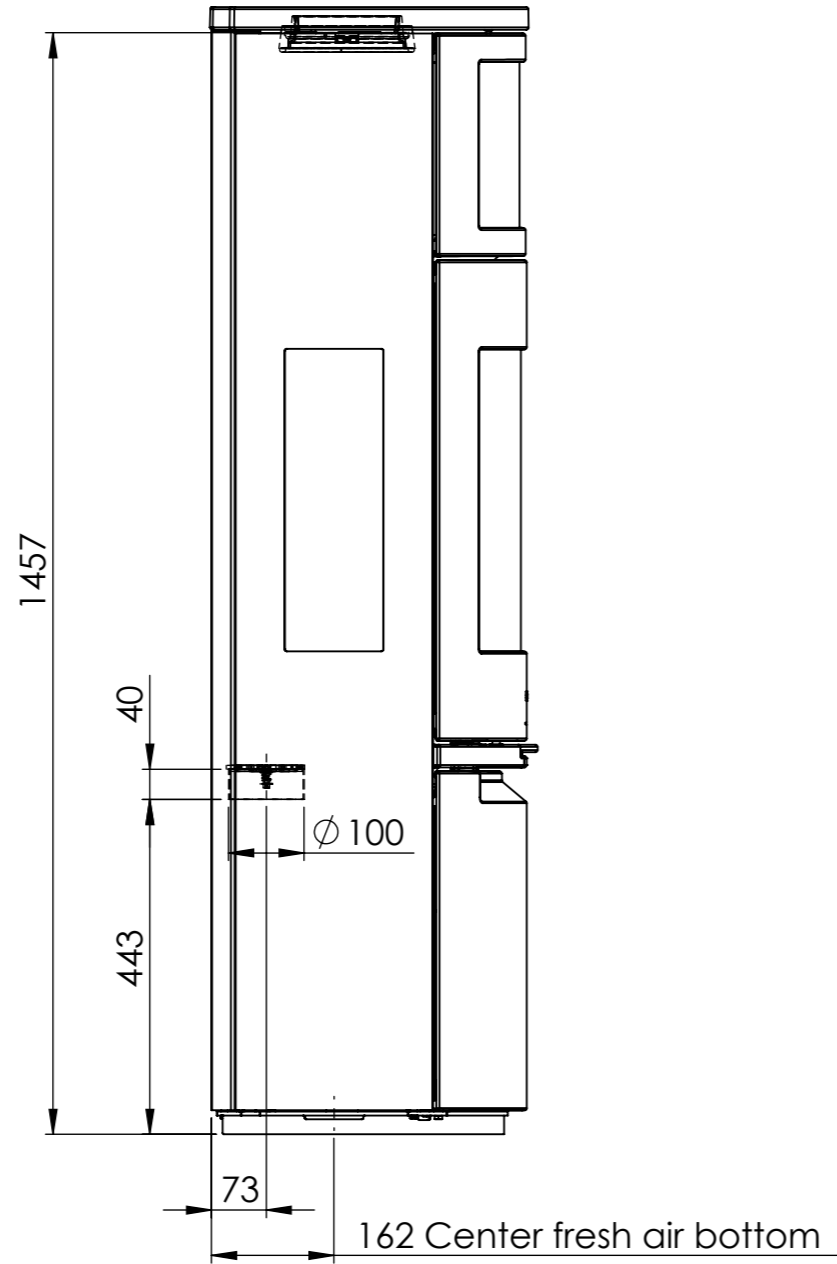

Serie	Scan-Line 900
Description	Baking oven steel / stone Side windows

	Casted top	Stone
H	1491	1511

* 125 mm With insulation/ shielding of the flue gas connector