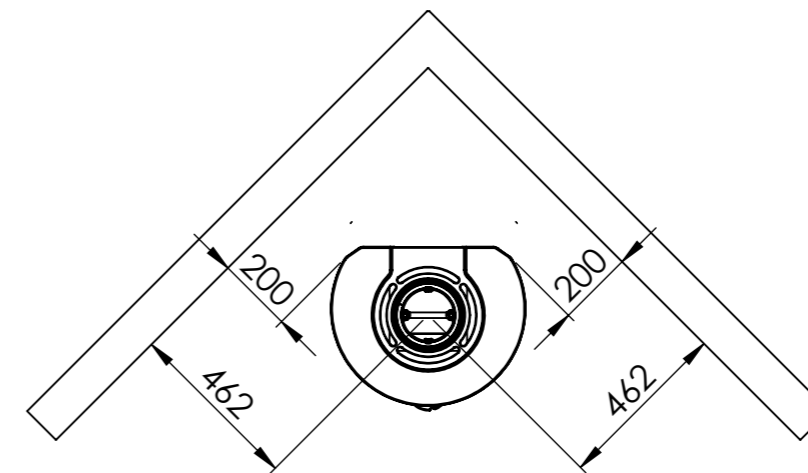

Serie	Scan-Line 900
Description	Baking oven steel / stone Side windows

	Casted top	Stone
H	1491	1511

* 125 mm With insulation/ shielding of the flue gas connector