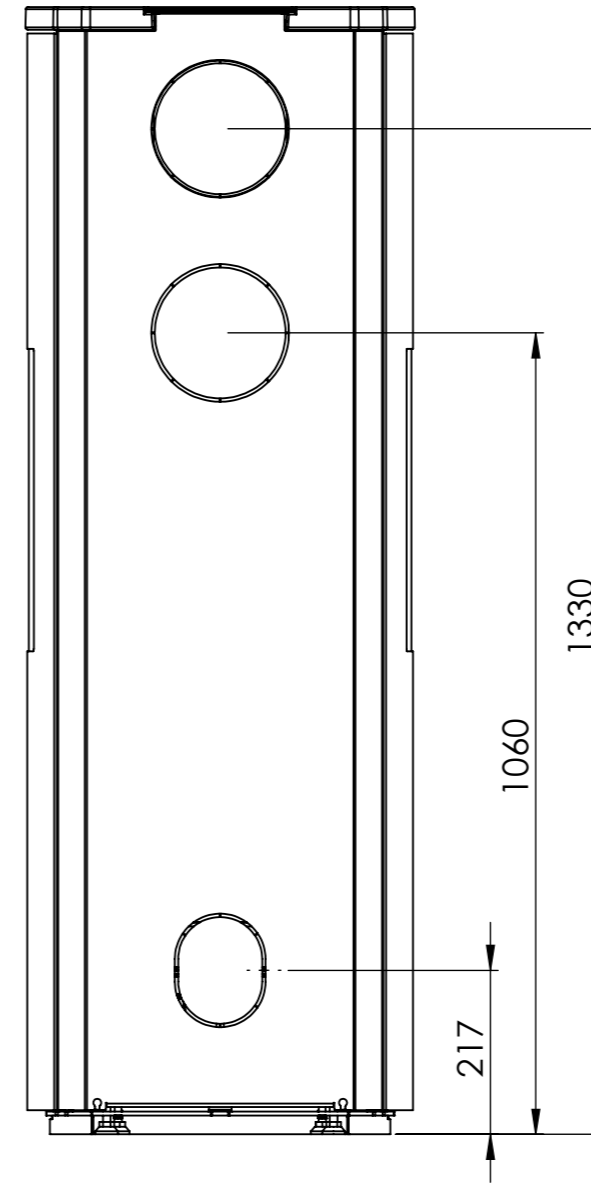

Serie	Scan-Line 900
Description	Baking oven steel / stone Side windows

	Casted top	Stone
H	1491	1511

* 125 mm With insulation/ shielding of the flue gas connector