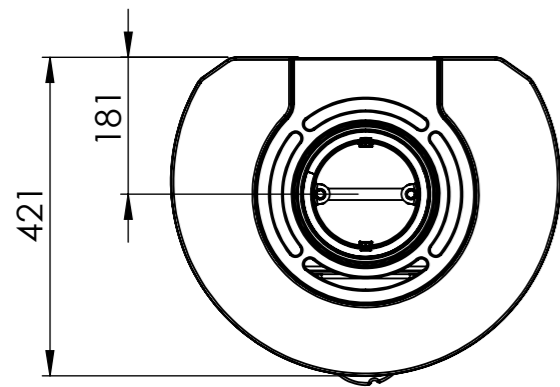

Serie	Scan-Line 900
Description	Baking oven steel / stone Side windows

	Casted top	Stone
H	1491	1511

* 125 mm With insulation/ shielding of the flue gas connector