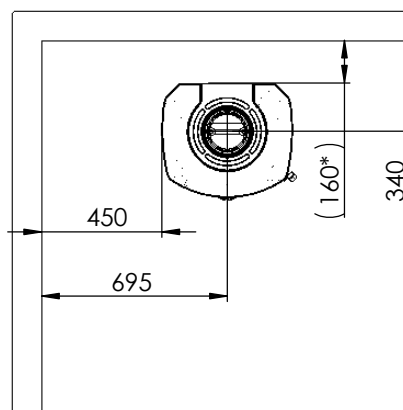

Serie	Icon-Line Moderna
Description	Icon-Line Moderna Side windows

The same dimensions apply to standard stoves (Steel) and stone models

*60 mm with 30 mm insulation of the flue gas connector