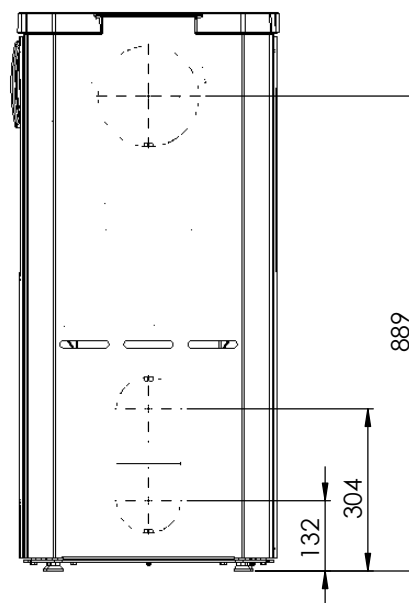

Serie	Icon-Line Moderna
Description	Icon-Line Moderna Side windows

The same dimensions apply to standard stoves (Steel) and stone models

*60 mm with 30 mm insulation of the flue gas connector