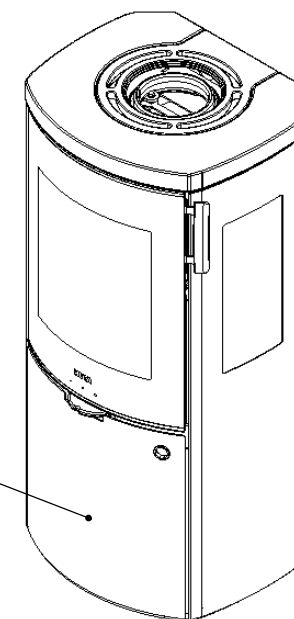

Serie	Icon-Line Moderna
Description	Icon-Line Moderna Side windows

The same dimensions apply to standard stoves (Steel) and stone models

*60 mm with 30 mm insulation of the flue gas connector