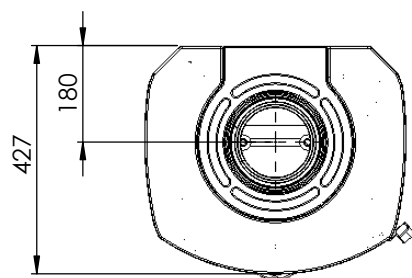

Serie	Icon-Line Moderna
Description	Icon-Line Moderna Side windows

The same dimensions apply to standard stoves (Steel) and stone models

*60 mm with 30 mm insulation of the flue gas connector