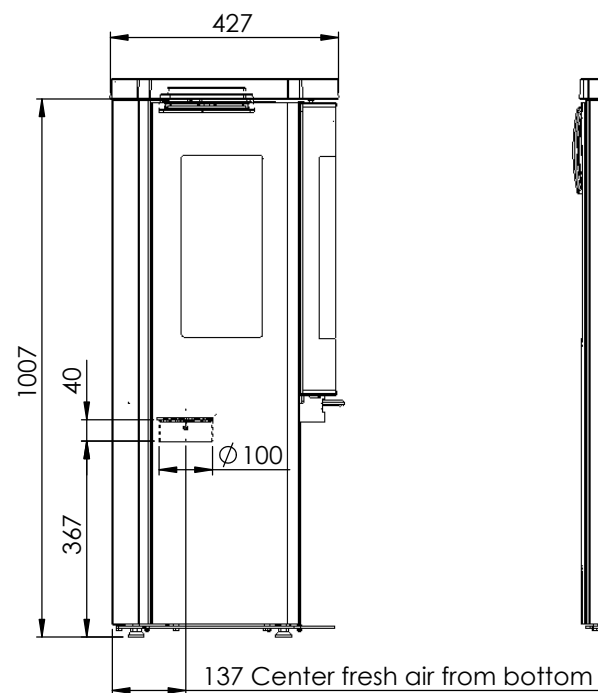

Serie	Icon-Line Moderna
Description	Icon-Line Moderna Side windows

The same dimensions apply to standard stoves (Steel) and stone models

*60 mm with 30 mm insulation of the flue gas connector