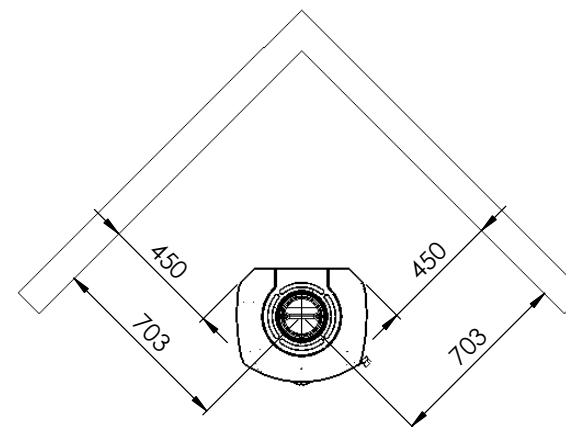

Serie	Icon-Line Moderna
Description	Icon-Line Moderna Side windows

The same dimensions apply to standard stoves (Steel) and stone models

*60 mm with 30 mm insulation of the flue gas connector