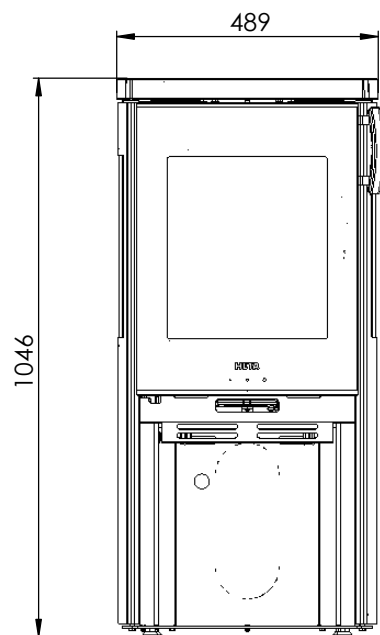

Serie	Icon-Line Moderna
Description	Icon-Line Moderna Side windows

The same dimensions apply to standard stoves (Steel) and stone models

*60 mm with 30 mm insulation of the flue gas connector