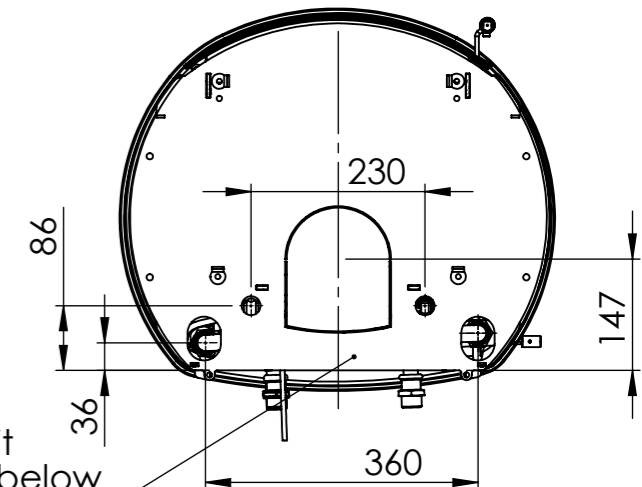

Serie	Scan-Line 805 Aqua
Description	Scan-Line 805 Aqua Steel

Aqua performance kit (Not included)

Fresh air inlet

Cooling kit

Fresh air inlet

Aqua performance kit (Not included)

49

107

150

Aqua performance kit measurements from below (Not included)