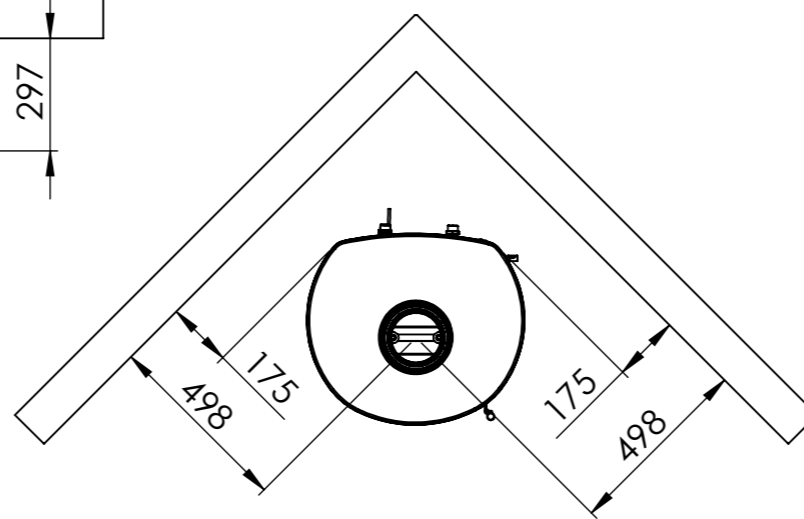

Serie	Scan-Line 805 Aqua
Description	Scan-Line 805 Aqua Steel

Aqua performance kit (Not included)

Fresh air inlet

Cooling kit

Fresh air inlet

Aqua performance kit (Not included)

49

107

150

Aqua performance kit measurements from below (Not included)