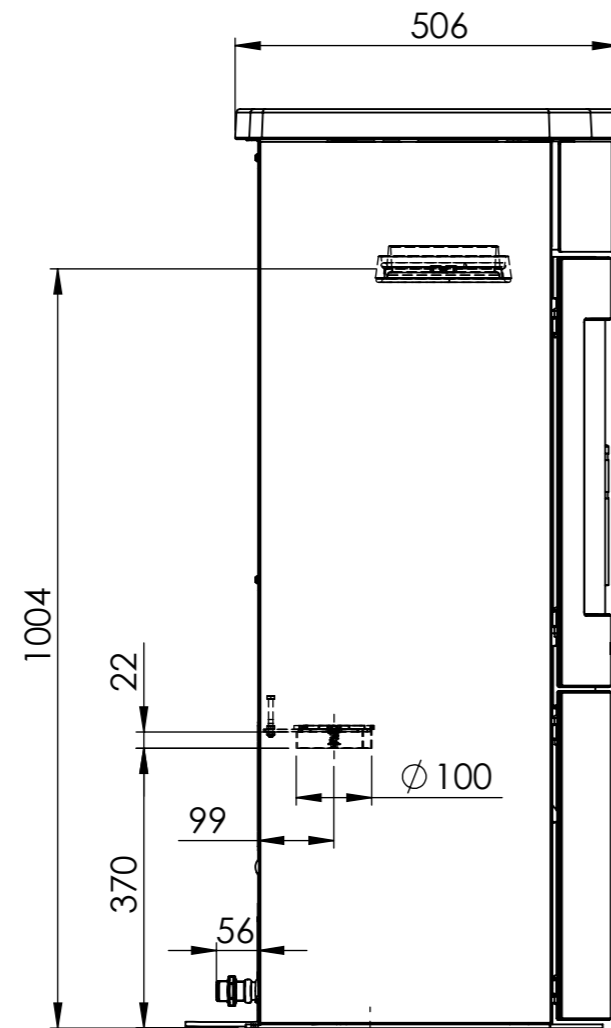

Serie	Scan-Line 805 Aqua
Description	Scan-Line 805 Aqua Steel

Aqua performance kit (Not included)

Fresh air inlet

Cooling kit

Fresh air inlet

Aqua performance kit (Not included)

49

107

150

Aqua performance kit measurements from below (Not included)