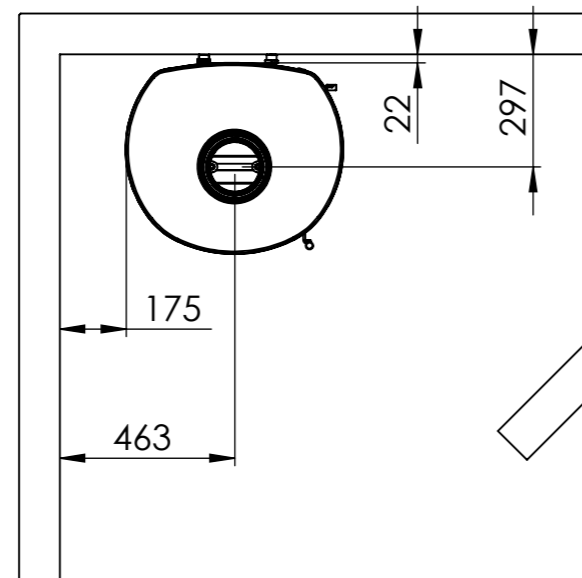

Serie	Scan-Line 805 Aqua
Description	Scan-Line 805 Aqua Steel

Aqua performance kit (Not included)

Fresh air inlet

Cooling kit

Fresh air inlet

Aqua performance kit (Not included)

49

107

150

Aqua performance kit measurements from below (Not included)