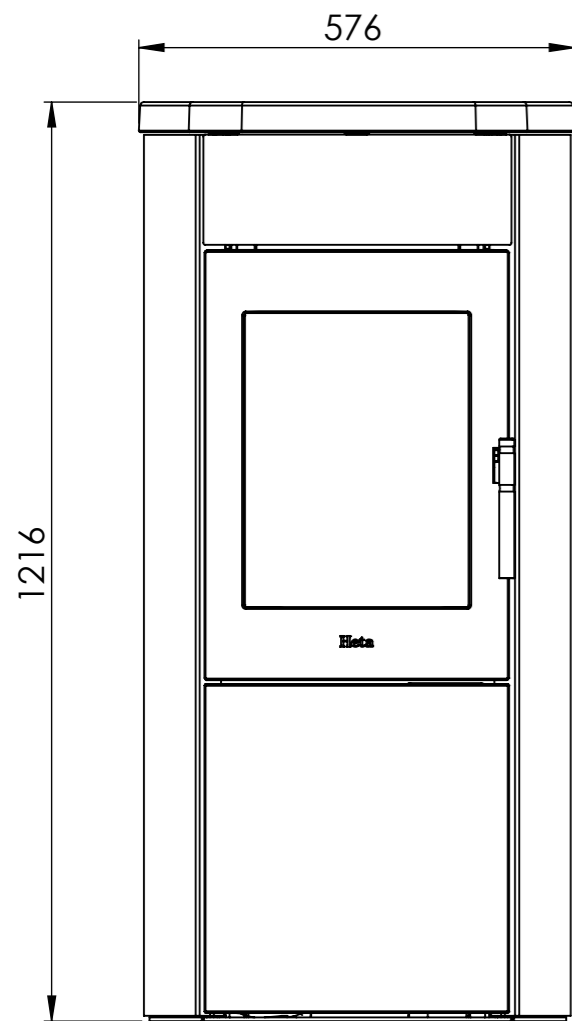

Serie	Scan-Line 805 Aqua
Description	Scan-Line 805 Aqua Steel

Aqua performance kit (Not included)

Fresh air inlet

Cooling kit

Fresh air inlet

Aqua performance kit (Not included)

49

107

150

Aqua performance kit measurements from below (Not included)