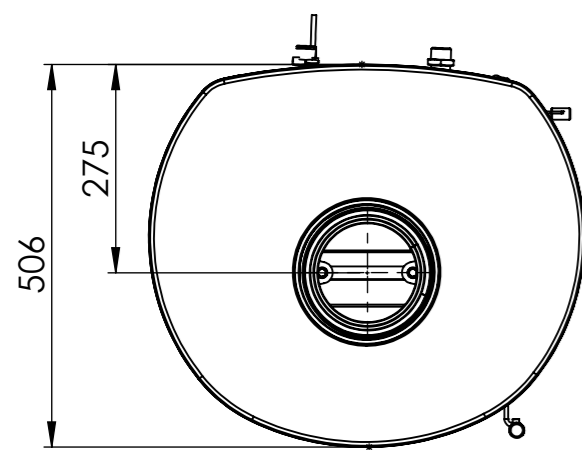

Serie	Scan-Line 805 Aqua
Description	Scan-Line 805 Aqua Steel

Aqua performance kit (Not included)

Fresh air inlet

Cooling kit

Fresh air inlet

Aqua performance kit (Not included)

49

107

150

Aqua performance kit measurements from below (Not included)