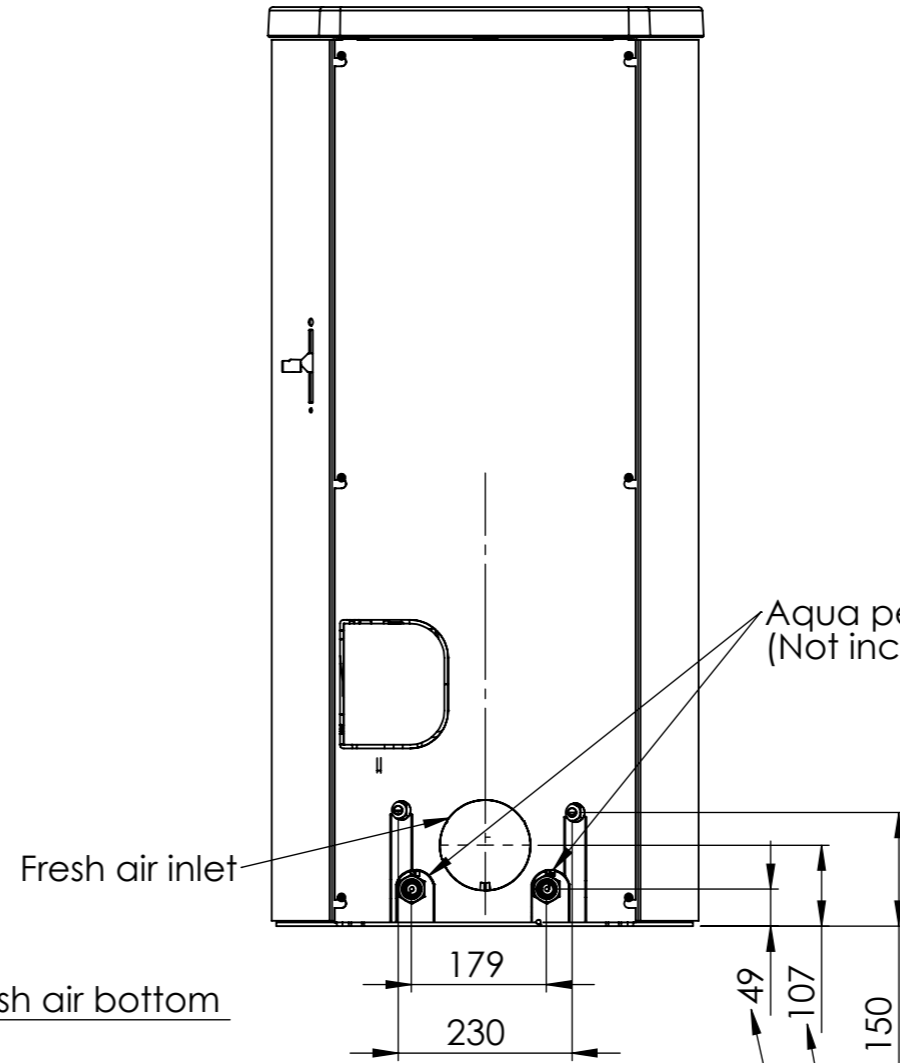

Serie	Scan-Line 805 Aqua
Description	Scan-Line 805 Aqua Steel

Aqua performance kit (Not included)

Fresh air inlet

Cooling kit

Fresh air inlet

Aqua performance kit (Not included)

49

107

150

Aqua performance kit measurements from below (Not included)